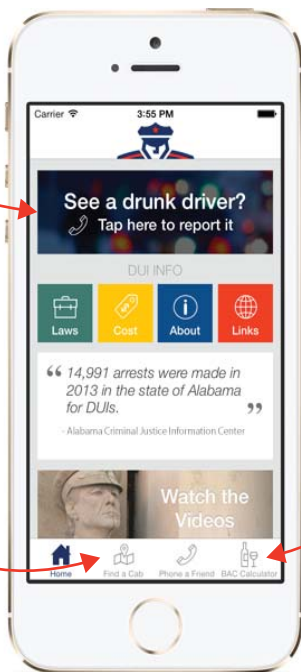

DRIVE SOBER ALABAMA

The Official Mobile App of the Drive Sober Initiative

Help prevent drunk driving by using the proactive features of this new app!

One-touch dialing to report a drunk driver

Blood Alcohol Calculator helps you make smart decisions about how much is too much

Call a local cab if you or a friend has too much to drink

Download for iPhone

Download for Android

Developed by

CAPS

CENTER for ADVANCED
PUBLIC SAFETY
caps.ua.edu

Sponsored by Alabama Department of Economic and Community Affairs, Office of Highway Safety in cooperation with Alabama Department of Public Safety